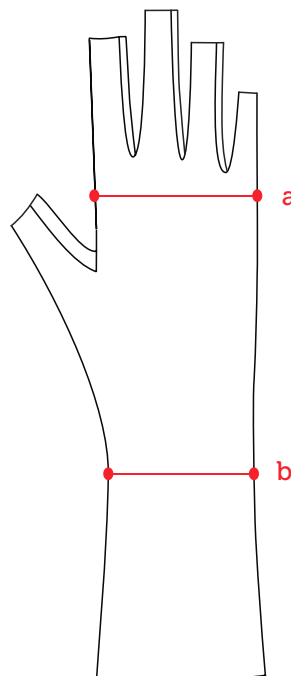

Size and colour chart

Glove

SIZES

Glove	Size	a – MCP circumference	b – Wrist circumference
RF001	X SML	16cm – 17.5cm	13.5cm – 15.0cm
RF002	SML	17.5cm – 19.5cm	15.0cm – 16.5cm
RF003	MED	19.5cm – 21.5cm	16.5cm – 18.0cm
RF004	LGE	21.5cm – 23.5cm	18.0cm – 19.5cm
RF005	X LGE	23.5cm – 26.0cm	19.5cm – 21.5cm
RF006	XX LGE	26.0cm – 28.5cm	21.5cm – 23.5cm

COLOURS

Light

Dark

Black

MEASUREMENTS

Measuring Tips:

- All circumferences to be measured to the nearest centimetre.
- Tape should be snug NOT tight
- Position hand as flat as possible

Please note that garments cannot be altered or repaired by Second Skin.