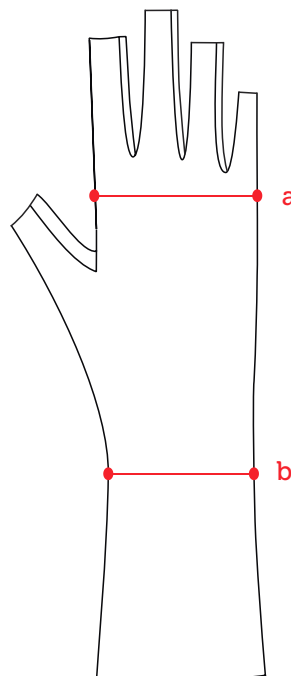

Size and colour chart

Glove

SIZES

Glove	Size	a – MCP circumference	b – Wrist circumference
RF001	X SML	16cm – 17.5cm	13.5cm – 15.0cm
RF002	SML	17.5cm – 19.5cm	15.0cm – 16.5cm
RF003	MED	19.5cm – 21.5cm	16.5cm – 18.0cm
RF004	LGE	21.5cm – 23.5cm	18.0cm – 19.5cm
RF005	X LGE	23.5cm – 26.0cm	19.5cm – 21.5cm
RF006	XX LGE	26.0cm – 28.5cm	21.5cm – 23.5cm

COLOURS

Light

Dark

Black

MEASUREMENTS

Measuring Tips:

- All circumferences to be measured to the nearest centimetre.
- Tape should be snug NOT tight
- Position hand as flat as possible

Please note that garments cannot be altered or repaired by Second Skin.